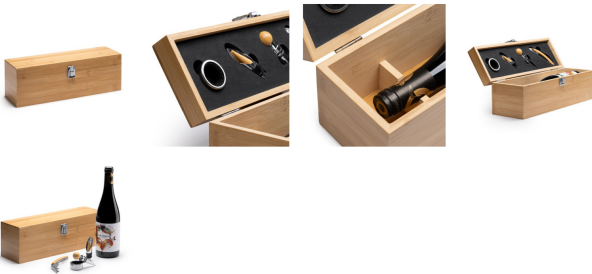

BORDEL AB1138

DESCRIPTION

The wooden wine bottle case is the perfect complement to transport and present the wine bottle in an elegant way. Made of wood, this case offers safe protection and a sophisticated look. The case has a special design that includes a wine set presented on the lid. This set consists of stainless steel accessories, such as a corkscrew with a capsule cutter, a dispenser, a stopper and a drip ring. These elements provide all the necessary tools to open and enjoy the bottle of wine with ease. The inside of the case is padded to ensure the safety and stability of the bottle during transport. In addition, the wood used in its manufacture offers additional protection against impacts and changes in temperature. This presentation also makes it an ideal gift for wine lovers and wine experiences.

ADDITIONAL INFO

Material: Madera

Presentación en caja diseño eco.

Catalogue page: 124

PACKAGING

Pack: 1 un., Box: 10 un.

Taric: 82055100

MEASURES

ONE SIZE ADULT: 40cm/ 15cm/ 42cm

COLORS

29

Technical information on marking