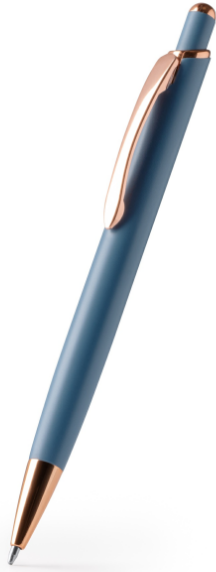

PERLA BL1489

DESCRIPTION

Push ball pen with matt metal structure with copper finish details. Blue ink jumbo refill.

ADDITIONAL INFO

Material:

Carga jumbo de tinta azul.

Catalogue page: 92

PACKAGING

Pack: 50 un., Box: 500 un.

Taric: 96081010

MEASURES

BLUE INK: 14cm/ 1.3cm

COLORS

Technical information on marking