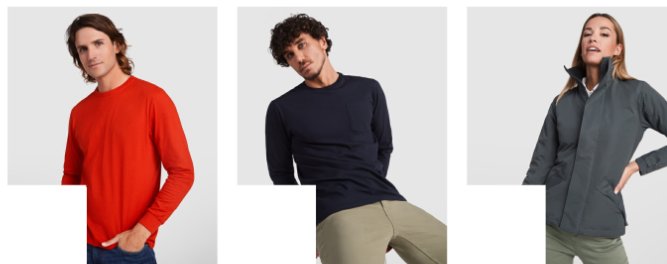

PRINTING TECHNIQUES AVAILABLE

RELATED MODELS

POINTER CA1204

SHIBA CA1219

EUROPAWOMAN PK5078