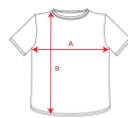

BEAGLE CA6554

DESCRIPTION

Tubular short-sleeved t-shirt in adult sizes and with side seams in kid's sizes. 1x1 ribbed round neck. Taped neckline in matching fabric.

COMPOSITION

100% cotton, single jersey, 155 gsm. Heather grey 58: 85% cotton / 15% viscose.

REMARKS

*Removable label. *Kids sizes available. *Women's available.

SIZES

Adults:: XS · S · M · L · XL · 2XL · 3XL · 4XL · 5XL / Kids:: 1/2 · 3/4 · 5/6 · 7/8 · 9/10 · 11/12

SCHEME

QUANTITIES

	Box	Pack
Adults:	100 un.	5 un.
Kids:	100 un.	5 un.

COLORS

SIZES

Adults:	XS	S	M	L	XL	2XL	3XL	4XL	5XL
WIDTH (A)	46cm	49cm	52cm	55cm	58cm	62cm	66cm	70cm	74cm
LONG (B)	66cm	69cm	71cm	73cm	75cm	77cm	79cm	81cm	83cm

Kids:	1/2	3/4	5/6	7/8	9/10	11/12
WIDTH (A)	29cm	32cm	35cm	38cm	41cm	44cm
LONG (B)	39cm	43cm	47cm	51cm	55cm	59cm