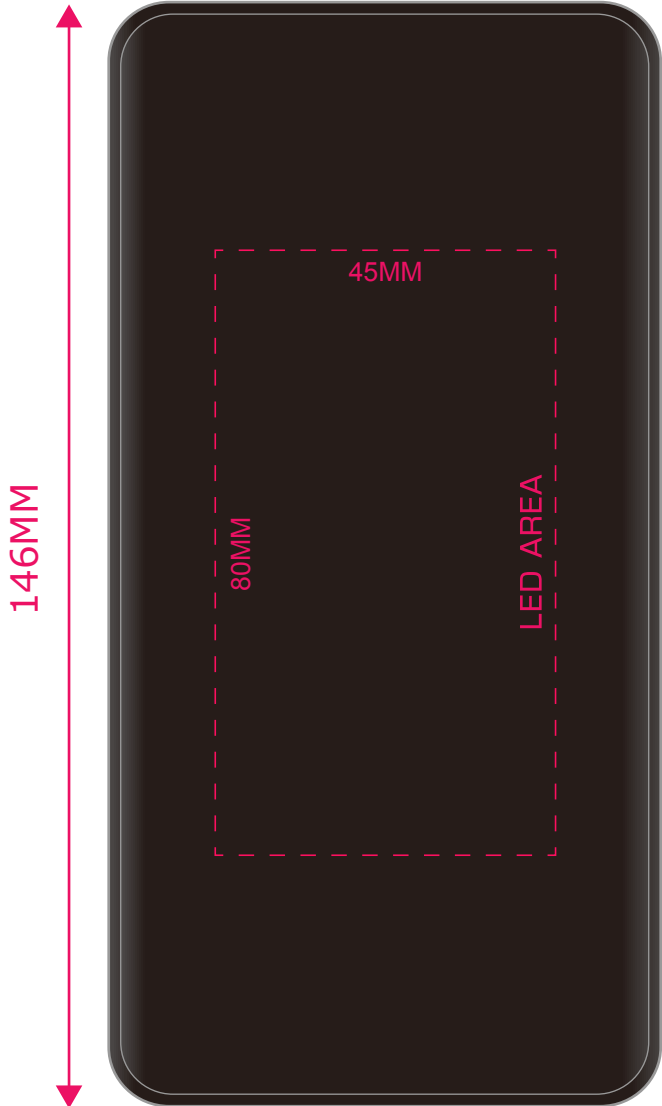

Top

15mm

Bottom
73mm

Product: POWER BOTTLE
Logo Size: 45 x 80 mm
Logo Color: White
Print Technologies: Silkscreen Printing

Item: CM5148
Date: 06 Feb 2023
Reference:
Remarks: