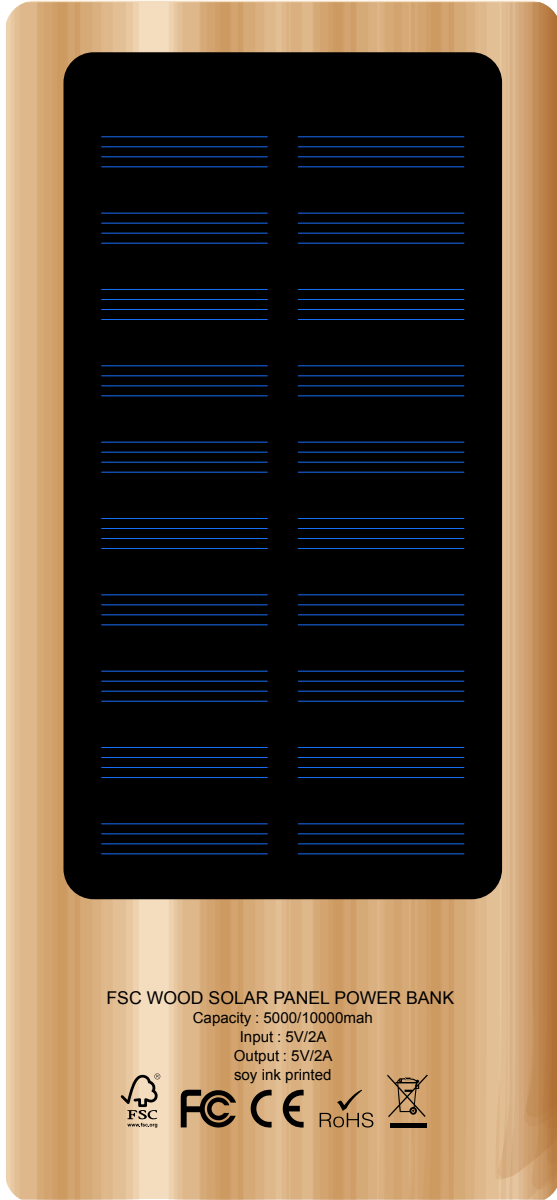

20mm

FSC WOOD SOLAR PANEL POWER BANK
Capacity : 5000/10000mah
Input : 5V/2A
Output : 5V/2A
soy ink printed

LED area

95mm

50mm

159mm

73.5mm

73.5mm

Product: Woodz Sunny
Logo Size: 95 x 50 mm
Printing Skill: Silkscreen / digital print
Logo Color: Full Color

Item: CM5149
Date:
Reference:
Remarks: