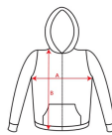

MONTBLANC CQ6421

KIDS NEW SIZE

DESCRIPTION

Unisex sweatshirt with front zip and hood. Matching zip. Kangaroo pockets, hood, cuffs and waistband in 2x1 rib with elastane. Taped seams in matching fabric.

COMPOSITION

50% cotton / 50% polyester, brushed fleece, 280 gsm. 3% elastane in cuffs. Heather grey 58: 55% cotton / 40% polyester / 5% viscose.

REMARKS

*Kids sizes available. *Removable label.

SIZES

Adults:: XS · S · M · L · XL · 2XL · 3XL / Kids:: 3/4 · 5/6 · 7/8 · 9/10 · 11/12

SCHEME

QUANTITIES

	Box	Pack
Adults:	25 un.	1 un.
Kids:	25 un.	1 un.

COLORS

PRINTING TECHNIQUES AVAILABLE

SIZES

Adults:	XS	S	M	L	XL	2XL	3XL
WIDTH (A)	51cm	54cm	57cm	60cm	63cm	66cm	70cm
LONG (B)	63cm	66cm	69cm	72cm	75cm	78cm	81cm
Kids:	3/4	5/6	7/8	9/10	11/12		
WIDTH (A)	38cm	40cm	42cm	44cm	46cm		
LONG (B)	45cm	49cm	53cm	57cm	61cm		

CERTIFICATES