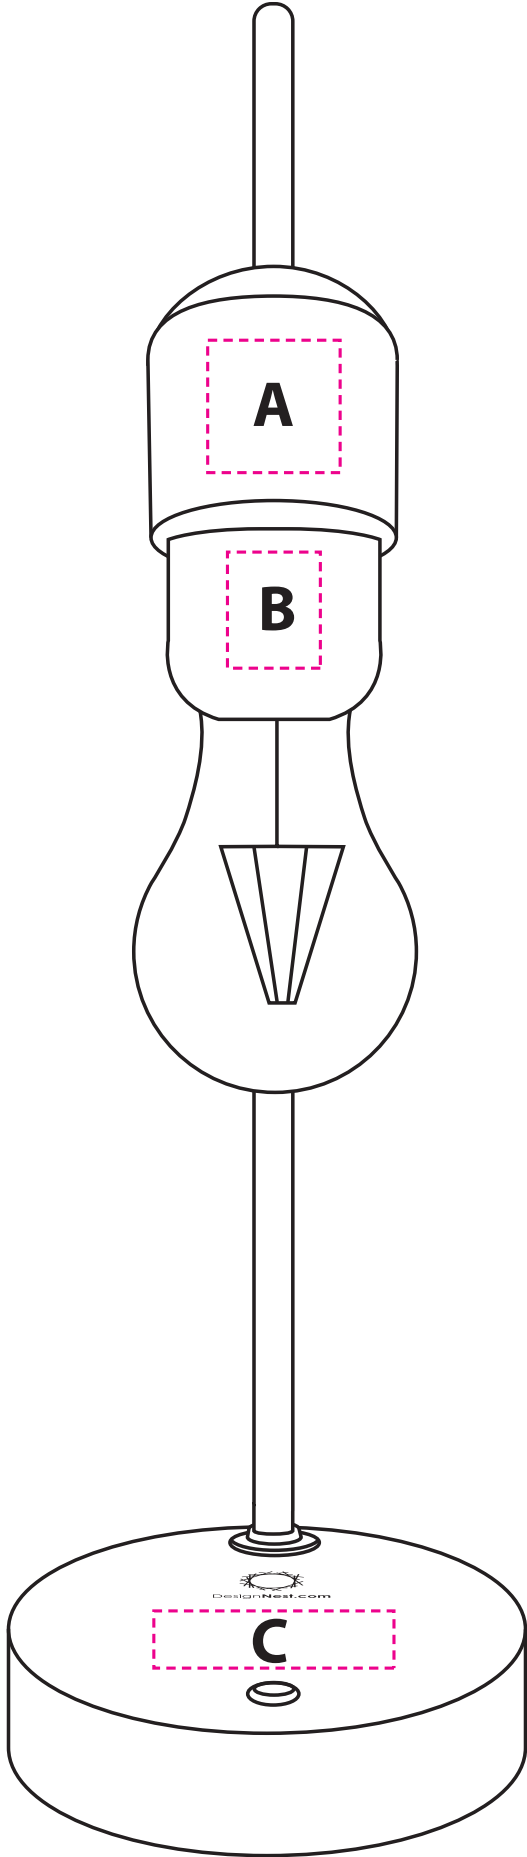

Levitating Lamp

Positions/max logo size:

DH0106/EULELP Silver
DH0106BK/EULELP Black

Color Print

Artwork requirements: EPS/PDF/AI (vectorized)