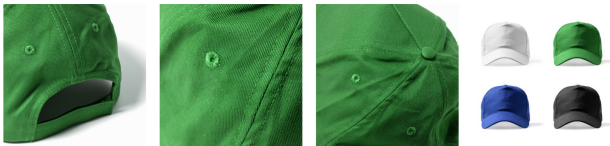

COLORS

MEASURES

Adults:

ONE SIZE ADULT

PRINTING TECHNIQUES AVAILABLE

Heat transfer printing

RELATED MODELS

TARVOS GO7024