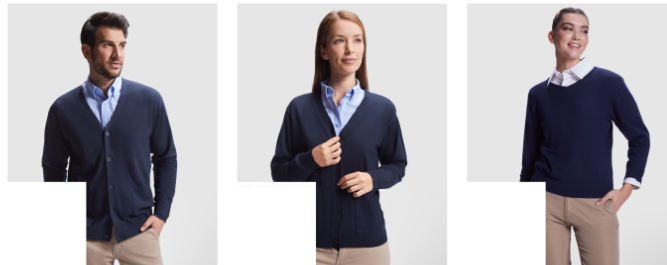

PRINTING TECHNIQUES AVAILABLE

RELATED MODELS

EXPLORER CG8405

EXPLORER WOMAN CG8406

HILUX WOMAN JE8418