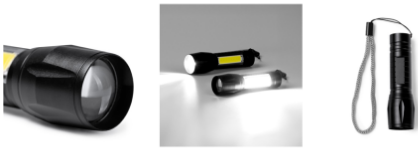

NUMAN LN1773

DESCRIPTION

Led lantern made of aluminium. 8 LEDs with 250 lumens. 3 intensities: Fixed, emergency and lateral with 100 lumens. Rechargeable 400 mAh battery. Includes type-C cable. Presentation in white box.

ADDITIONAL INFO

Material: Aluminio
Presentación en caja blanca.
Catalogue page: 347

PACKAGING

Pack: 50 un., Box: 200 un.
Taric: 85131000

MEASURES

ONE SIZE ADULT: 10cm/ 2.5cm

COLORS

Technical information on marking

ON THE SIDE

Laser L1
(5mm x 20mm)
Pad printing D (Max. 1 colours.)
(5mm x 20mm)