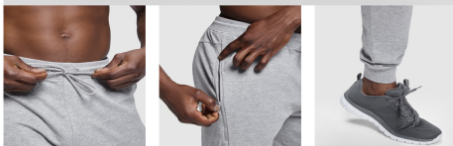

CERLER PA0461