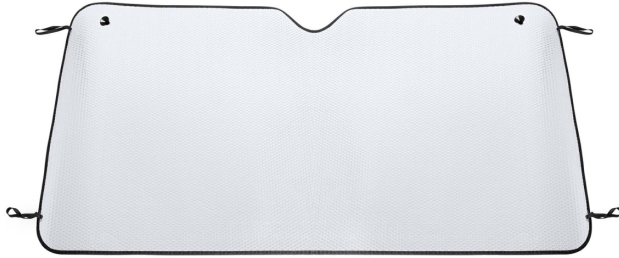

COLUMBIA PS1017

DESCRIPTION

Ideal large sun shield for trucks and vans. Both sides in bubble aluminium and black edging. Metal eyelets with suction cups and elastic straps for folding included.

COMPOSITION

Metallic aluminium finish.

REMARKS

Presentation in flat format. Measures: 180 x 90 cm.

MEASURES

Adults: ONE SIZE ADULT /

QUANTITIES

	Box	Pack
Adults:	50 un.	50 un.

COLORS

02

MEASURES

Adults:	ONE SIZE ADULT
WIDTH (A)	90cm
LONG (B)	180cm

RELATED MODELS

MACK PS1007

PRISMA PS1008

AKALA TO0100

KINI TO0101