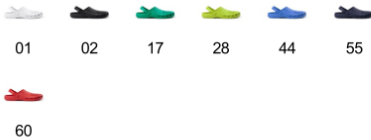

COLORS

SIZES

Adults:	Size 35	Size 36	Size 37	Size 38	Size 39	Size 40	Size 41	Size 42	Size 43
Adults:	Size 44			Size 45			Size 46