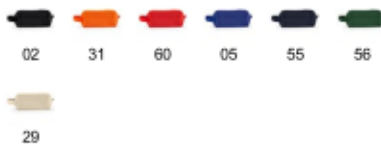

COLORS

MEASURES

Adults:	ONE SIZE ADULT
WIDTH (A)	8.3cm
LONG (B)	20cm
HEIGHT (C)	9.8cm

PRINTING TECHNIQUES AVAILABLE

Screen printing

Heat transfer printing