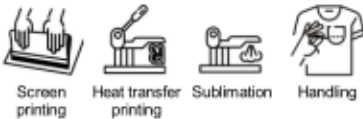

PRINTING TECHNIQUES AVAILABLE