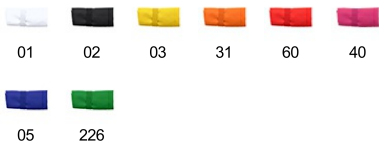

FOLDABLE TOCO BO7522

DESCRIPTION

Foldable shopping bag in soft 190T polyester in stitched finish. Includes practical elastic band for folding.

COMPOSITION

190T polyester.

MEASURES

Adults: ONE SIZE ADULT /

QUANTITIES

	Box	Pack
Adults:	400 un.	20 un.

COLORS

MEASURES

Adults:	ONE SIZE ADULT
WIDTH (A)	7cm
LONG (B)	42.5cm
HEIGHT (C)	38cm

*[Measured from the edge 1 cm below the sleeves / Measured from the highest point of the shoulder to the end of the garment]