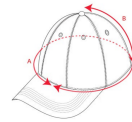

ERIS GO7019

DESCRIPTION

5-panel cap with contrasting sandwich. 6 backstitch lines on peak. Four vent eyelets. Inner sweatband. Velcro fastening.

COMPOSITION

100% cotton, 170 gsm.

REMARKS

*Removable label. *Minimum sale unit - complete pack.

SIZES

Adults:: UNICA / :

SCHEME

QUANTITIES

	Box	Pack
Adults:	200 un.	25 un.

COLORS

SIZES

Adults:	UNICA
PERIMETER (A)	58cm
LONG (D)	17cm

PRINTING TECHNIQUES AVAILABLE