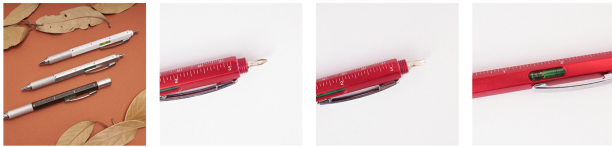

KANCHAN HW8024

DESCRIPTION

Multifunction ball pen with the following tools: level, ruler in centimeters and inches, flat screwdriver and star screwdriver. Main body available in different colours. Rotating mechanism. Blue ink.

COMPOSITION

MEASURES

Adults: BLUE INK /

QUANTITIES

	Box	Pack
Adults:	1000 un.	50 un.

COLORS

MEASURES

Adults:	BLUE INK
DIAMETER (A)	10
HEIGHT (B)	14.9cm