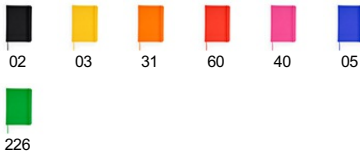

ALBA NB8050

DESCRIPTION

A5 notepad with rigid leatherette covers. Bookmark and elastic band. 100 sheets.

COMPOSITION

Covers in imitation leather.

MEASURES

Adults: ONE SIZE ADULT /

QUANTITIES

	Box	Pack
Adults:	50 un.	25 un.

COLORS

MEASURES

Adults:	ONE SIZE ADULT
WIDTH (A)	1.5cm
LONG (B)	14.7cm
HEIGHT (C)	21cm

PRINTING TECHNIQUES AVAILABLE

Screen printing

RELATED MODELS