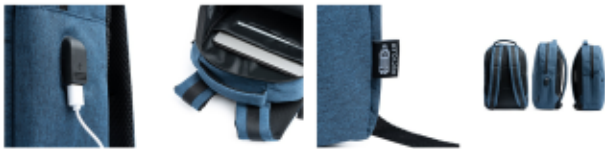

COLORS

MEASURES

Adults:	ONE SIZE ADULT
WIDTH (A)	13cm
LONG (B)	29cm
HEIGHT (C)	43cm

[Measured from the edge 1 cm below the sleeves / Measured from the highest point of the shoulder to the end of the garment]

RELATED MODELS