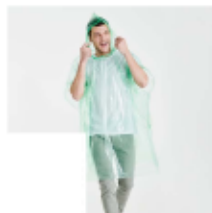

HARUL UM5609

DESCRIPTION

XL umbrella with handle, shaft and tips in black. Long fiberglass ribs. Auto-opening button. EVA handle. Colour matching velcro fastening. 130 cm diameter.

COMPOSITION

190T polyester, EVA foam, fiberglass and metal.

PRINTING TECHNIQUES AVAILABLE

Screen printing

Heat transfer printing

Sublimation printing

RELATED MODELS

SHAKA CB5601

PLAVOSTOK CB5602

YAKU UM5606