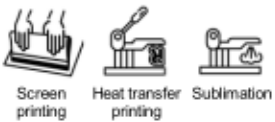

QUANTITIES

	Box	Pack
Adults:	30 un.	1 un.

COLORS

MEASURES

Adults:	ONE SIZE ADULT
DIAMETER (A)	100ø
HEIGHT (B)	57cm

*Measured from the edge 1 cm below the sleeves / Measured from the highest part of the shoulder to the end of the garment

PRINTING TECHNIQUES AVAILABLE

RELATED MODELS