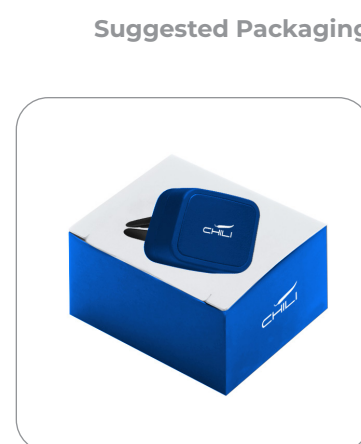

Magnetic Car Vent Mount

Product Name
BND405

Dimensions
4.4 x 4.4 x3.5 cm

Weight
57 gr

MOQ **1,000** | Production **4-8 Weeks**

Your Own Pantone Color