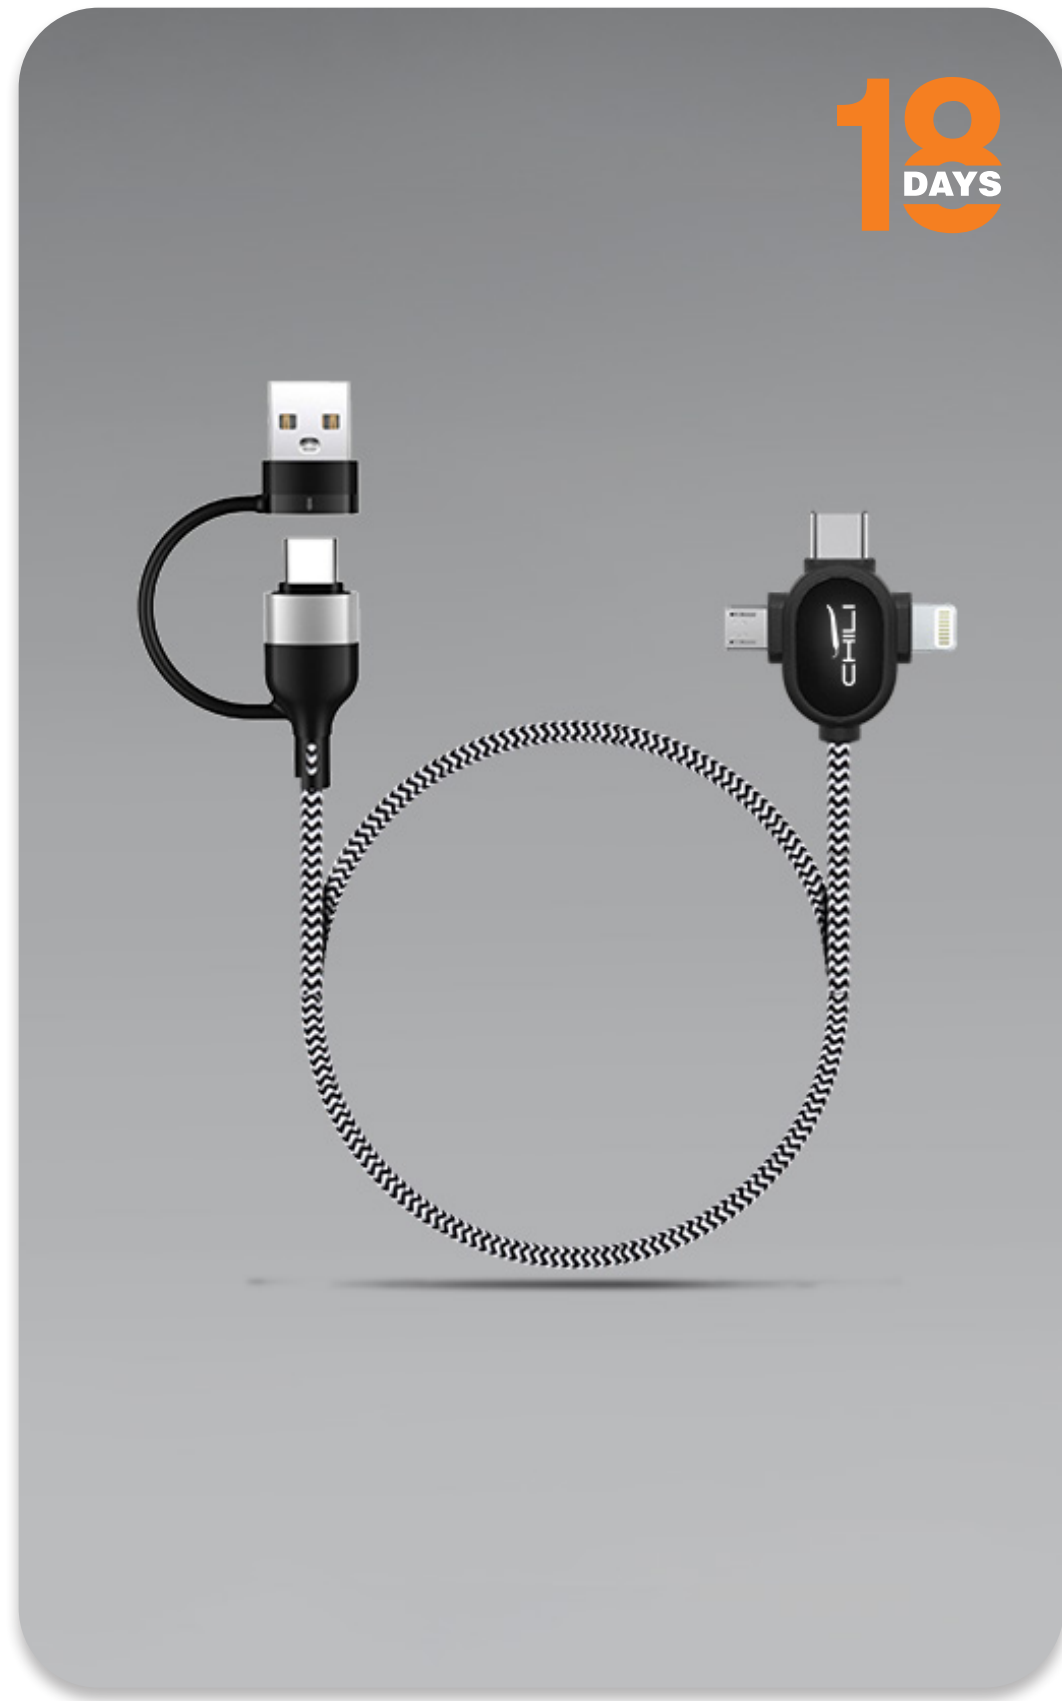

18
DAYS

6in1 Charging Cable

Product Name
BND218

Dimensions
150 x 0.4 dia cm

Weight
28 gr

MOQ
500

Delivery
2-3 Weeks

Suggested Packaging

Stock Color