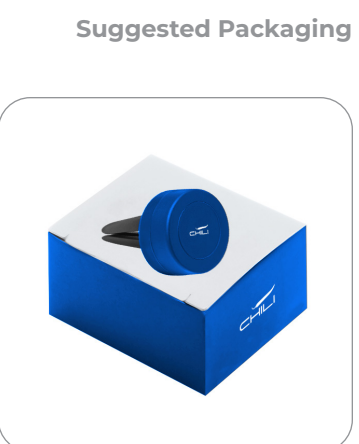

Magnetic Car Vent Mount

Product Name
BND400

Dimensions
4.4 x 4.4 x3.5 cm

Weight
47 gr

MOQ **1,000** | Production **4-8 Weeks**

Your Own Pantone Color

Magnetic Car Vent Mount

Product Name
BND405