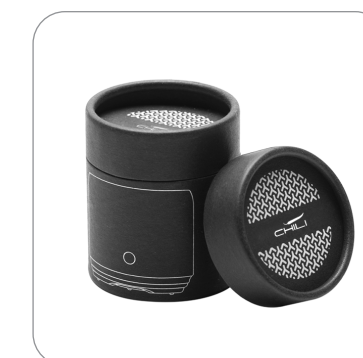

Stock Color