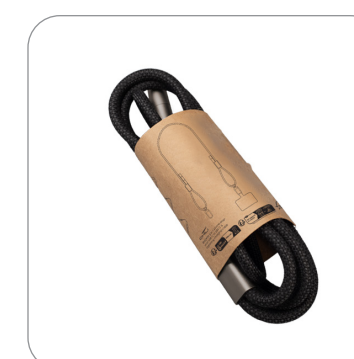

Charging Cable & Phone Strap

Product Name
BND998

Dimensions
50 x 6 dia cm

Weight
28 gr

MOQ
100

Delivery
1-2 Weeks

Suggested Packaging