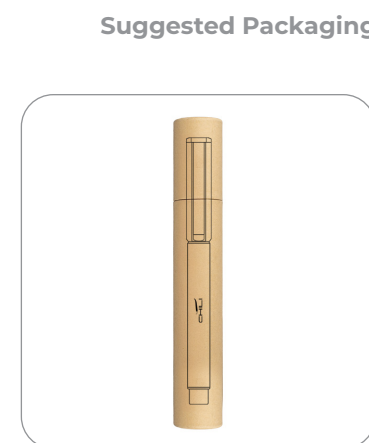

 Recycled
Stainless Steel

MOQ | Delivery
250 | **1-2 Weeks**

Stock Color

Roller Ball Pen

Product Name
BND181 HEXA

Dimensions
13.7 x 1.1cm

Weight
24 gr

 Recycled Aluminium &
Recycled Stainless Steel

MOQ | Delivery
250 | **1-2 Weeks**

Stock Color

Metal Pen

Product Name
BND183 RETRO

Dimensions
13.9 x 0.995cm

Weight
16 gr

 Recycled
Stainless Steel

MOQ | Delivery
250 | **2-3 Weeks**