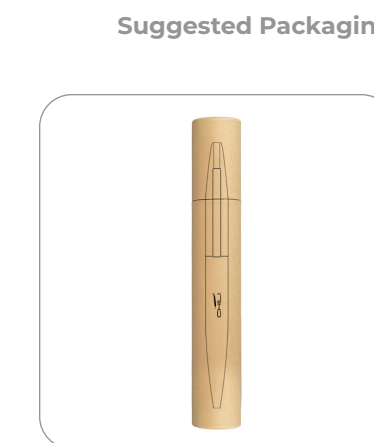

Recycled Stainless Steel

Dimensions
13.8 x 1.06cm

Weight
25 gr

MOQ **250** | Delivery **1-2 Weeks**

Stock Color

Metal Pen

Product Name
BND66 TWIST

Recycled Stainless Steel

Dimensions
13.8 x 1.2cm

Weight
30 gr

MOQ **250** | Delivery **1-2 Weeks**

Stock Color

Writing

Metal Pen

Product Name
BND78 SARI

Dimensions
13.6 x 0.7cm