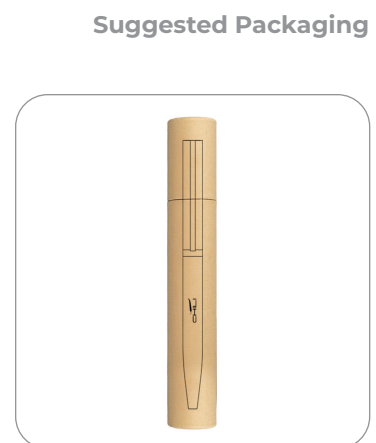

Weight
12 gr

 Recycled
Stainless Steel

MOQ | Delivery
250 | **2-3 Weeks**

Stock Color

Metal Pen

Product Name
BND78XL SARI

Dimensions
14 x 1cm

Weight
20 gr

 Recycled
Stainless Steel

MOQ | Delivery
250 | **1-2 Weeks**

Stock Color

Roller Ball Pen

Product Name
BND181 HEXA

Dimensions
13.7 x 1.1cm

Weight
24 gr

 Recycled Aluminium &
Recycled Stainless Steel