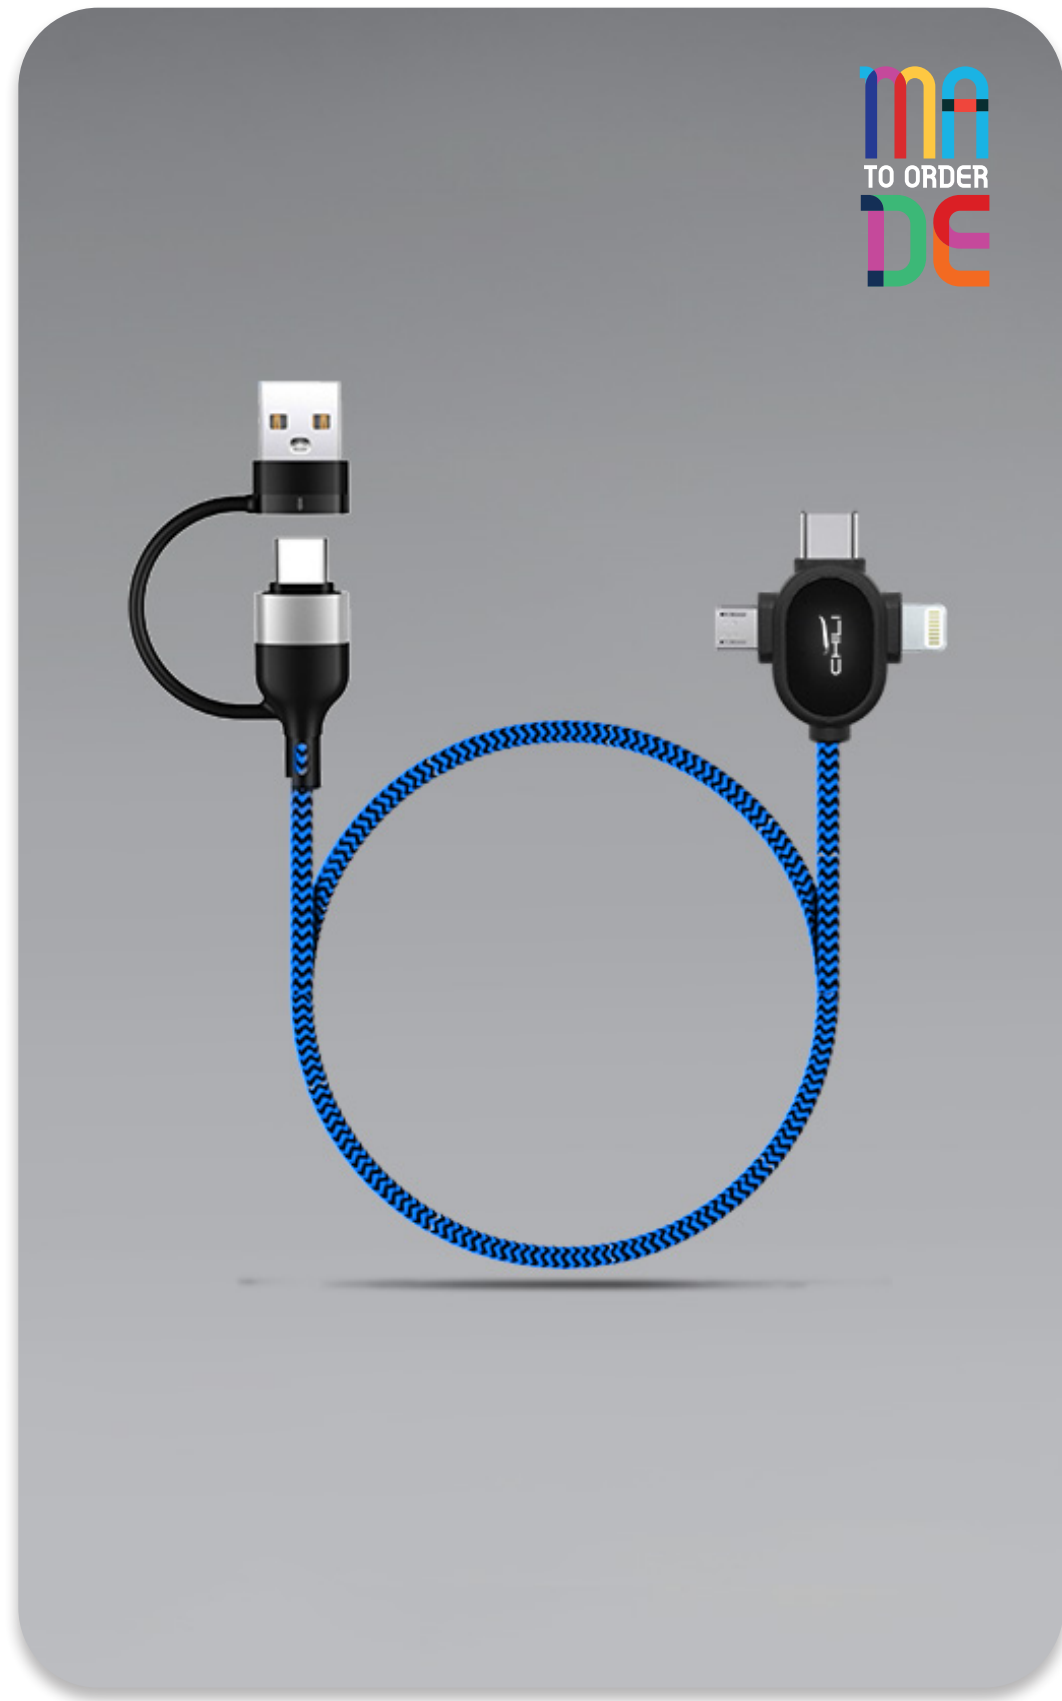

MOQ **3,000** | Production **4-8 Weeks**

Your Own Pantone Color

4in1 Charging Cable

Product Name
BND855

Dimensions
50 to 200 x 0.4 dia cm

Weight
28 gr

MOQ **3,000** | Production **4-8 Weeks**

Your Own Pantone Color