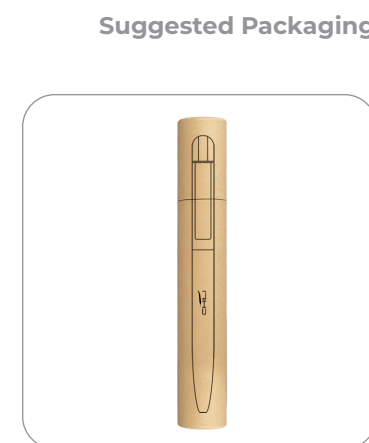

Metal Pen

Product Name
BND66 TWIST

Recycled Stainless Steel

Dimensions
13.8 x 1.2cm

Weight
30 gr

MOQ **250** | Delivery **1-2 Weeks**

Stock Color